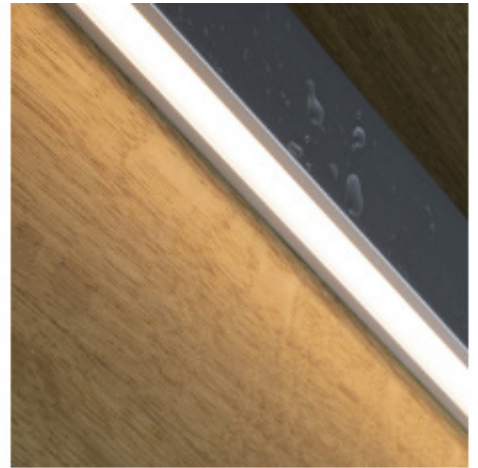

GLS LIGHTING AND CONTROLS **SPOTLIGHT**

MoMo Sauna k508 by KKDC

Robust exterior linear housing with wide range of LED strips and fully homogeneous diffusion on cover. Internal reflectors for improved performance and various fixed & adjustable mounting options available.

A compact, covered, profile for architectural details and low level ambient lighting. MoMo k508 offers a wide range of output levels and this fixture is known for doing wall grazing. Output options from 180 to 2370 lumens per meter with over 90 CRI. Available with a full range of white, single color, and RGB LED sources. Interior and IP67 exterior versions with many mounting options and glare control technologies.